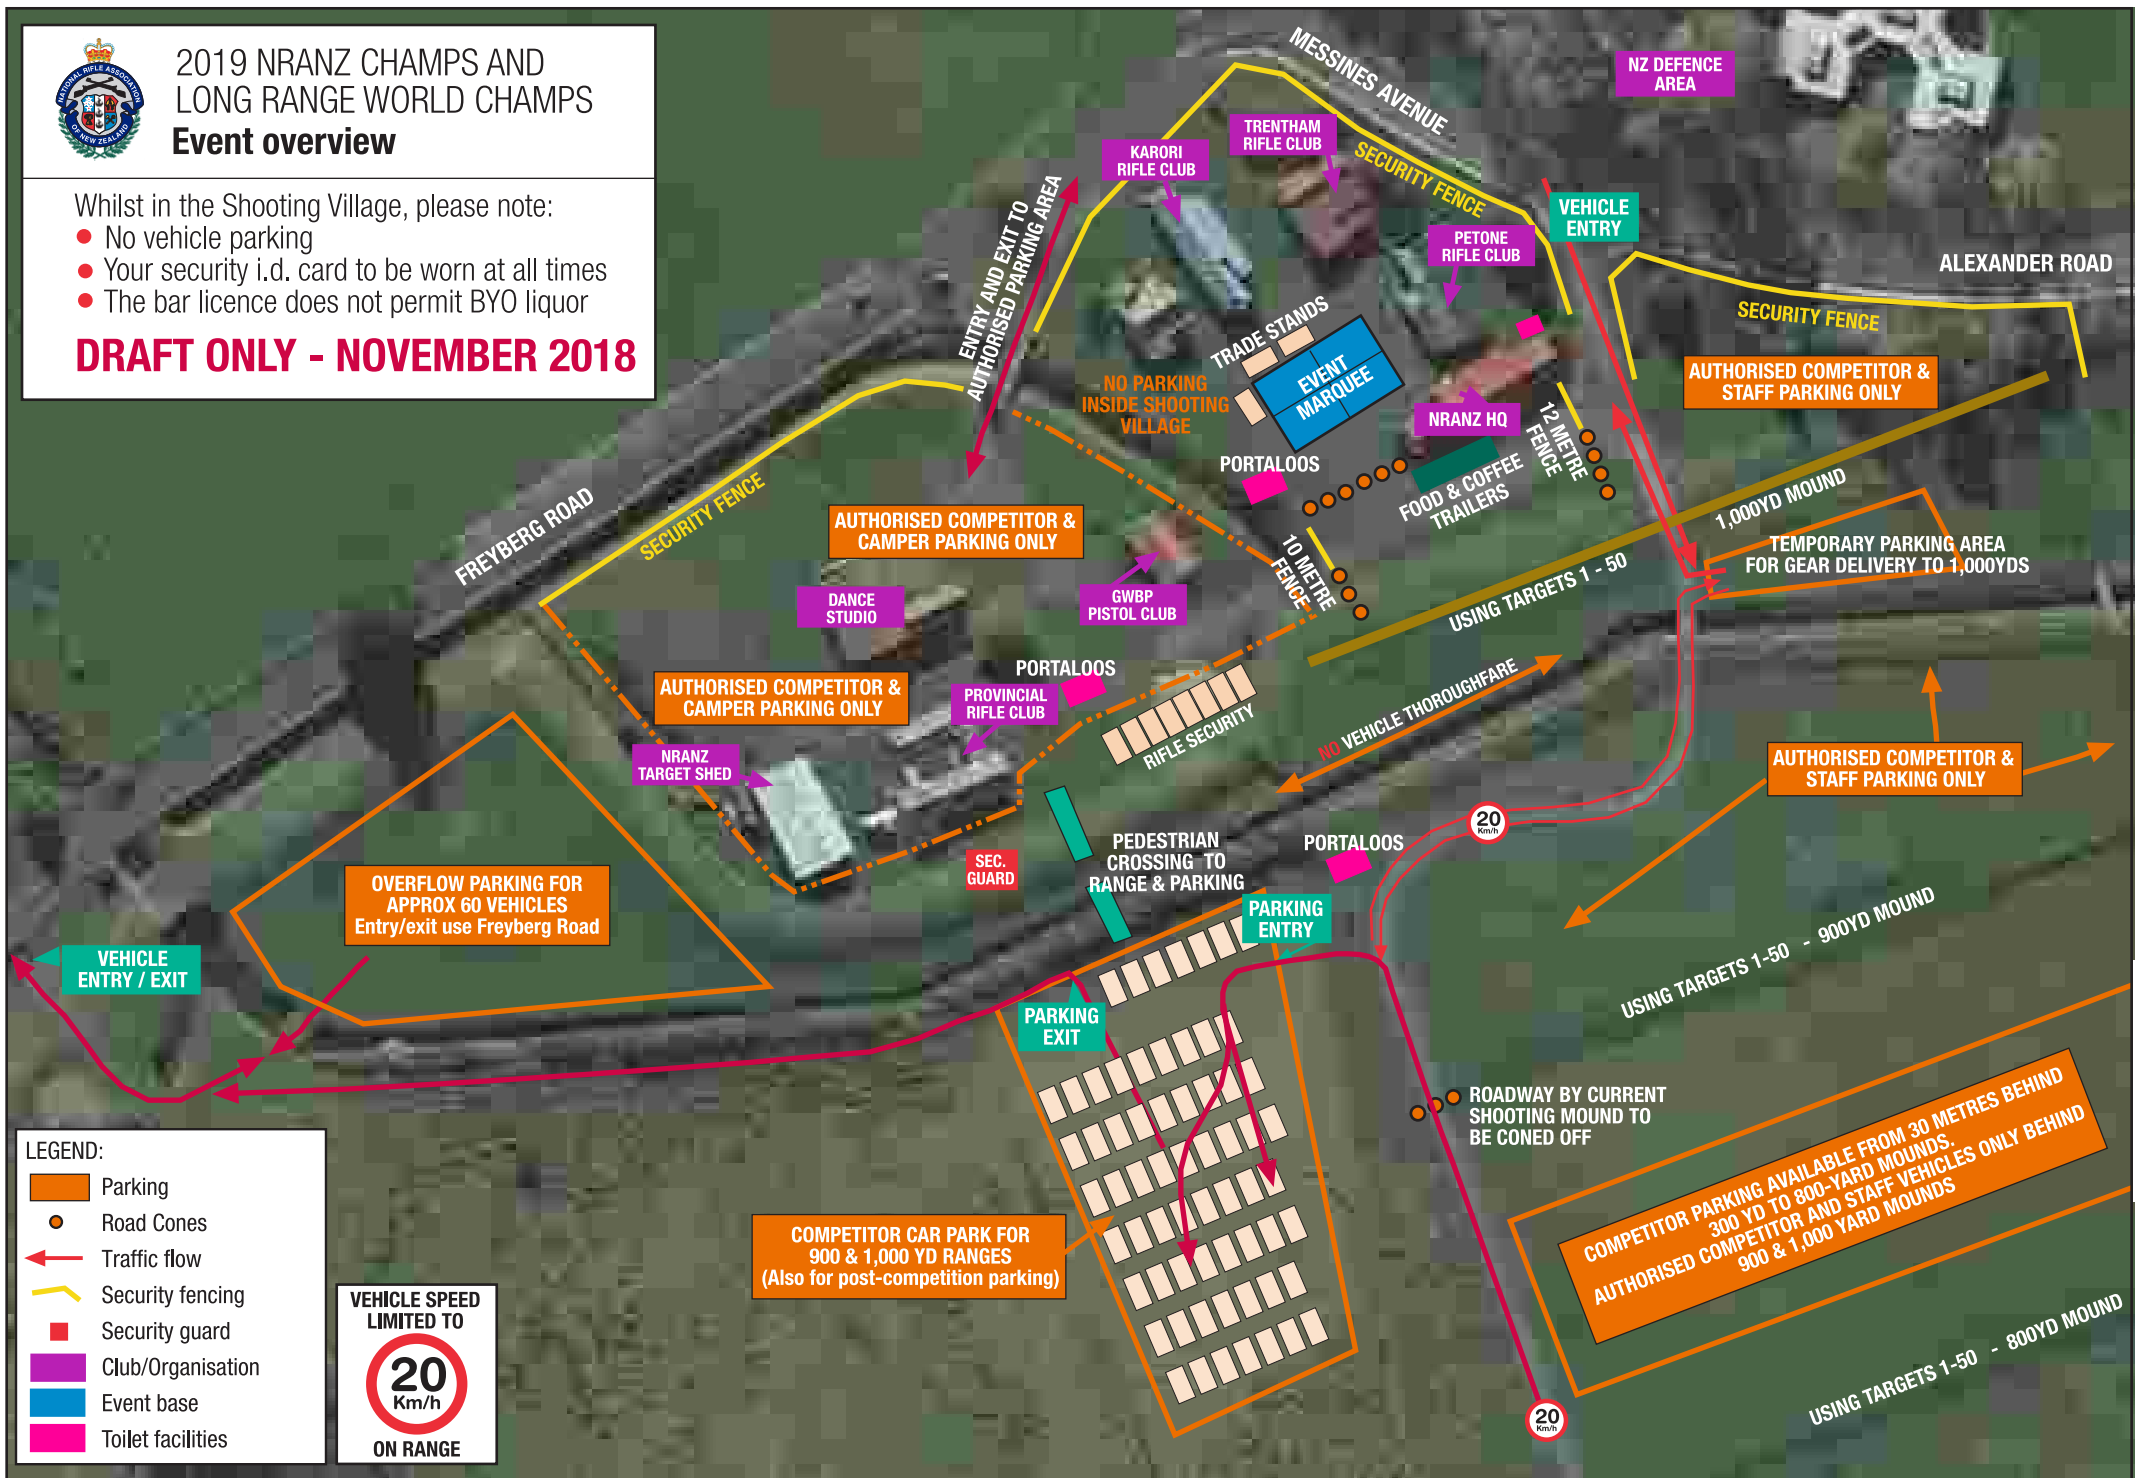

2019 NRANZ CHAMPS AND LONG RANGE WORLD CHAMPS

Event overview

Whilst in the Shooting Village, please note:

- No vehicle parking
- Your security i.d. card to be worn at all times
- The bar licence does not permit BYO liquor

DRAFT ONLY - NOVEMBER 2018